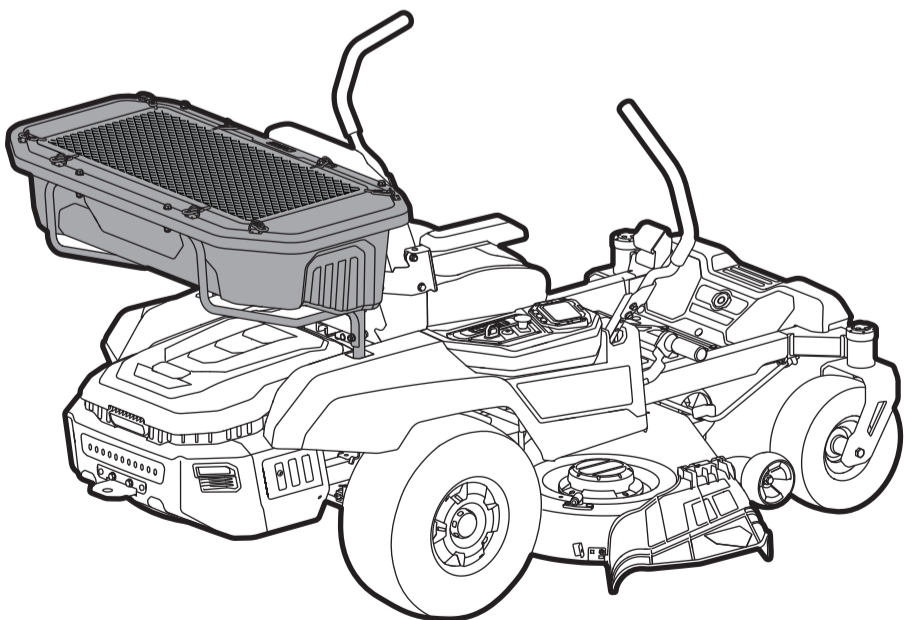

EGO™

POWER⁺ ZERO TURN RIDE-ON MOWER

AMG1000

M8*45

M8*55

M8*70

EGOPOWERPLUS.COM

MNL_EGO_AMG1000_EV01_220720